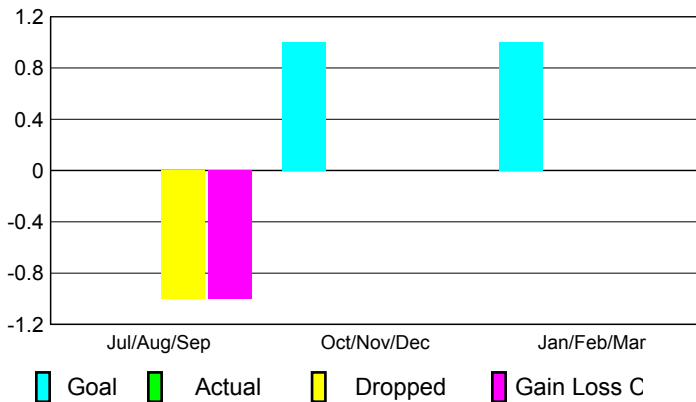

2009-2010 GMT Quarterly Report for District (or Undistricted) **District 107 N**

GMT: **JON BJARNI THORSTEINSSO**

Location: **FINLAND**

GMT CA: **4**

CLUBS

Club Results
2009-2010

Clubs
2008-2009

Month	New Club Goal	Actual New Clubs	Actual Dropped Clubs	Gain/Loss of Clubs	Gain/Loss of Clubs
Jul/Aug/Sep	0	0	-1	-1	0
Oct/Nov/Dec	1	0	0	0	0
Jan/Feb/Mar	1	0	0	0	-2
Totals	2	0	-1	-1	-2

Club Results 2009-2010

Goal, New, Dropped, Gain/Loss

Comparison of Club Gain/Loss

Current Year Compared to the Previous Year

YTD Status Quo Clubs 2009-2010

Status Quo Clubs Compared to Status Quo Members

MEMBERSHIP