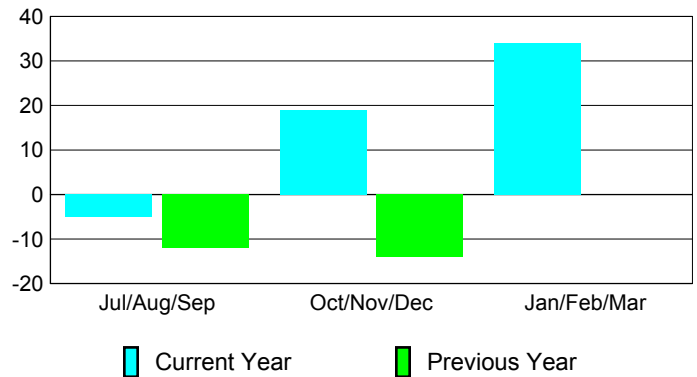

Membership Results
2009-2010

Membership
2008-2009

Month	Net Memb Goal	Actual New Memb	Actual Dropped Memb	Gain/Loss of Memb	Gain/Loss of Memb
Jul/Aug/Sep	-20	13	-18	-5	-12
Oct/Nov/Dec	35	56	-37	19	-14
Jan/Feb/Mar	35	57	-23	34	0
Totals	50	126	-78	48	-26

Membership Results 2009-2010

Goal, New, Dropped, Gain/Loss

Comparison of Membership Gain/Loss

Current Year Compared to the Previous Year

Gender Comparison 2009-2010

Jul/Aug/Sep

Oct/Nov/Dec

Jan/Feb/Mar